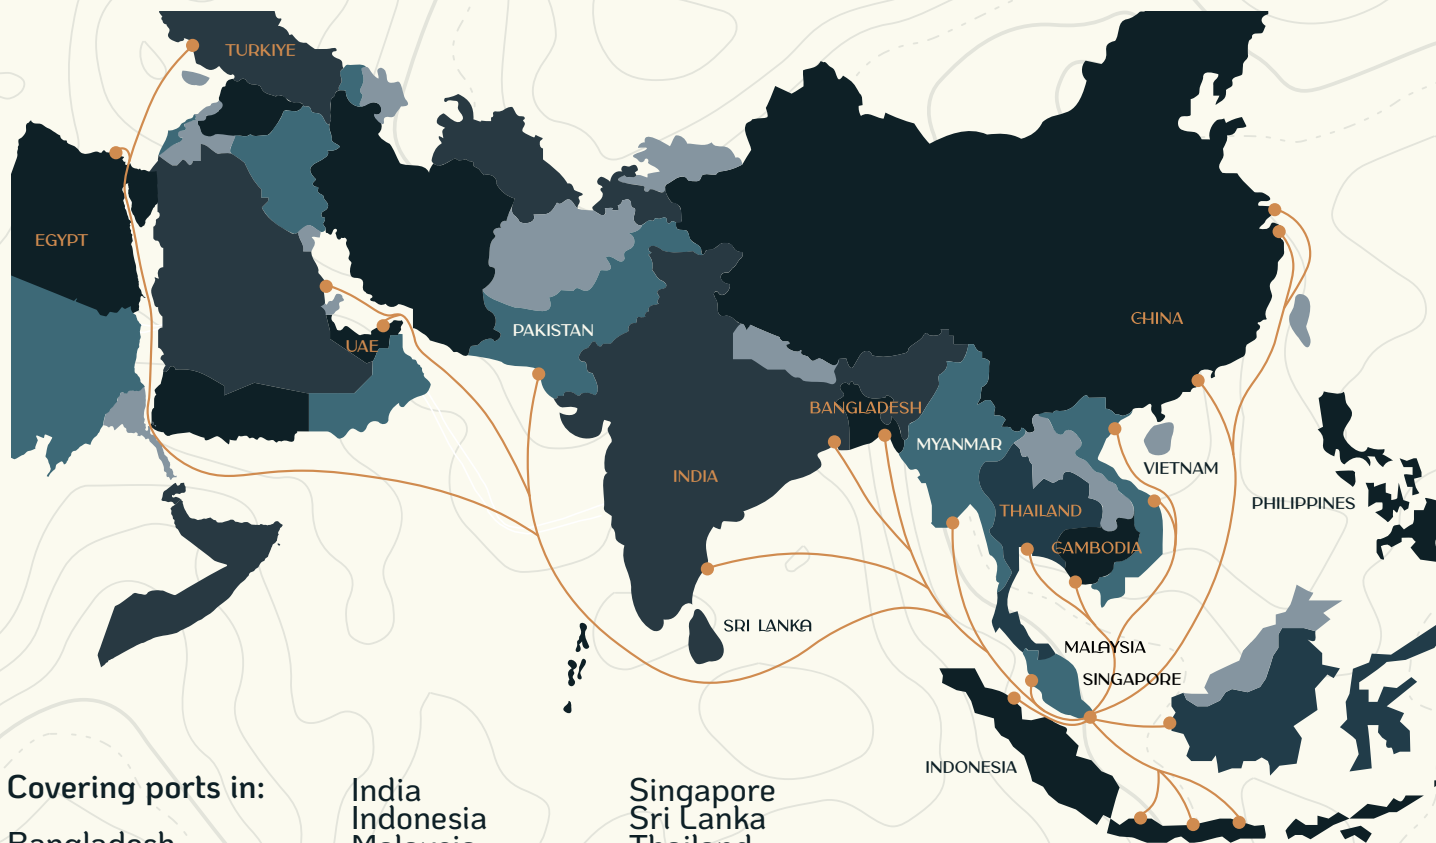

LINER AND FEEDER SERVICES BETWEEN 16 COUNTRIES

Covering ports in:

Bangladesh
Cambodia
China
Egypt

India
Indonesia
Malaysia
Myanmar
Pakistan
Philippines

Singapore
Sri Lanka
Thailand
Turkiye
United Arab Emirates
Vietnam

CARGO TYPES

- ¥ Full Container Load (FCL) & Less than Container Load (LCL)
- Dry
- Reefer
- ¥ Special Cargoes

As agents for

Enquire about this Cross Trade service between 16 countries in Asia, the Middle East and North Africa.